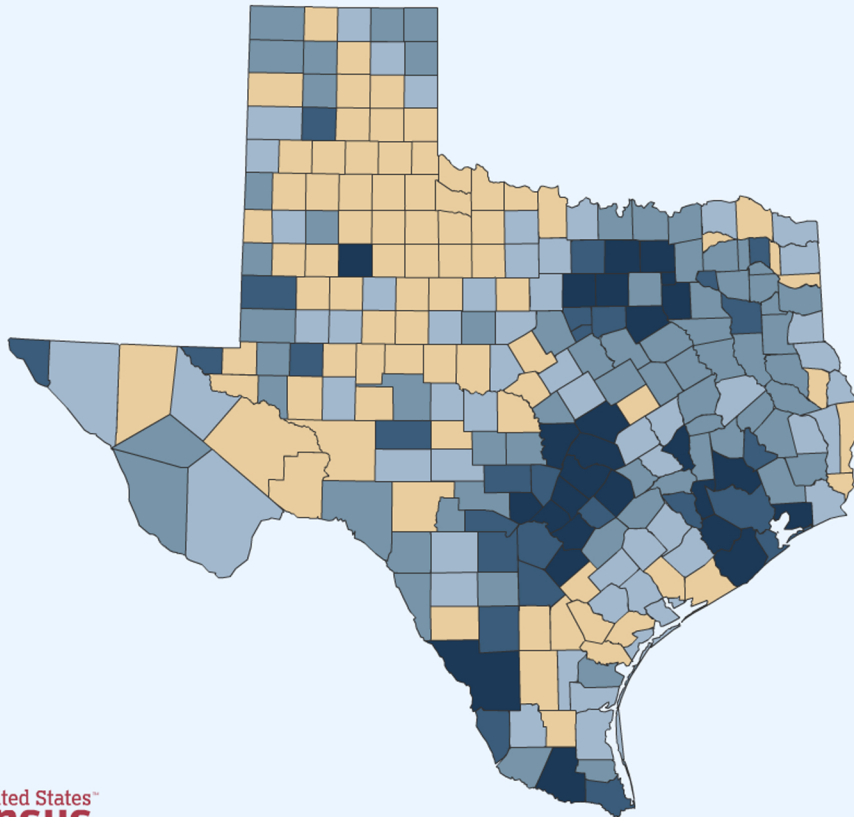

Texas

STATE POPULATION: 25,145,561

POPULATION CHANGE BY COUNTY: 2000-2010

STATE POPULATION BY RACE TEXAS: 2010

| PERCENT OF POPULATION | CHANGE 2000-2010 |
|--|------------------|
| White alone 70.4% | 19.6% ↑ |
| Black or African American alone 11.8% | 23.9% ↑ |
| American Indian and Alaska Native alone 0.7% | 44.4% ↑ |
| Asian alone 3.8% | 71.5% ↑ |
| Native Hawaiian and Other Pacific Islander alone 0.1% | 50.0% ↑ |
| Some Other Race alone 10.5% | 7.8% ↑ |
| Two or More Races 2.7% | 31.9% ↑ |

STATE POPULATION BY HISPANIC OR LATINO ORIGIN TEXAS: 2010

| PERCENT OF POPULATION | CHANGE 2000-2010 |
|---------------------------------|------------------|
| Hispanic or Latino 37.6% | 41.8% ↑ |
| Not Hispanic or Latino 62.4% | 10.6% ↑ |