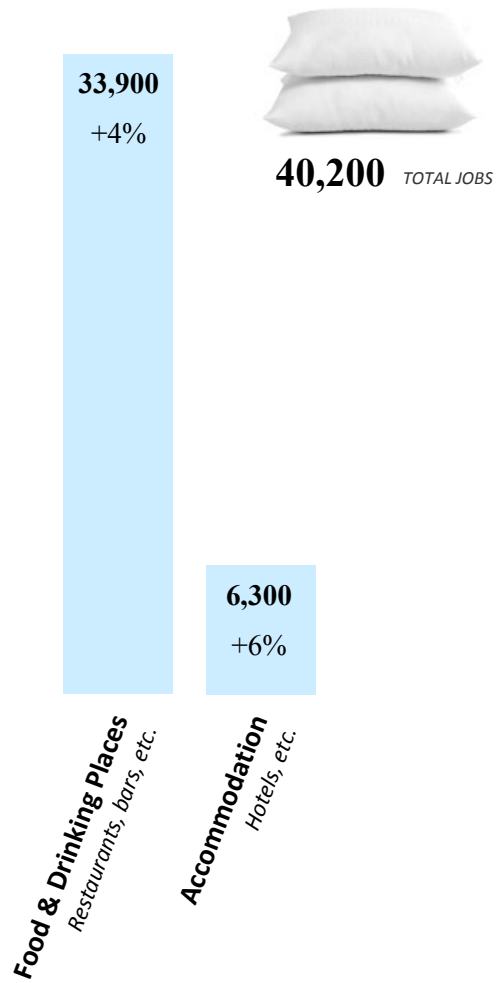

Highest Job Growth Sectors in Texas *August 2010—August 2011*

#1 Natural Resource Extraction

#2 Professional & Business Services

#3 Health Care Services

#4 Accommodation & Food

#5 Construction

Source: Texas Workforce Commission,
Data not seasonally adjusted