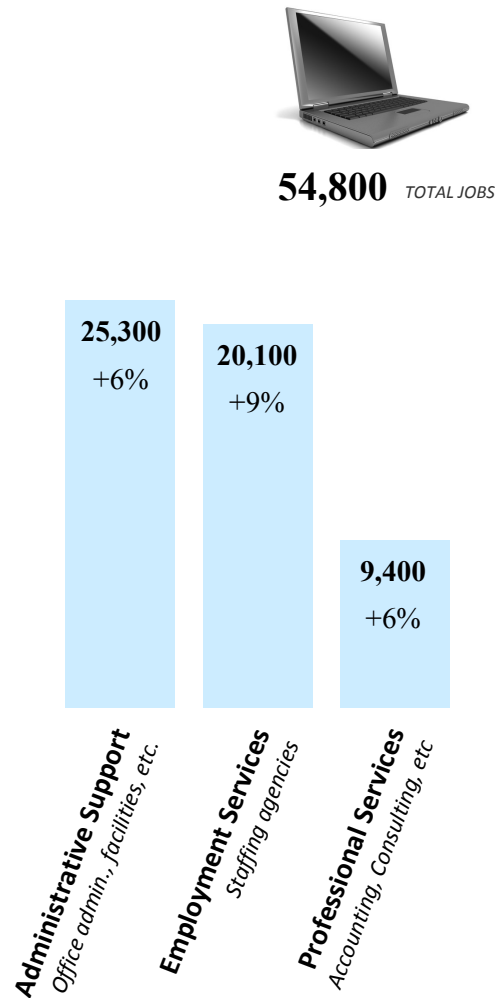

Highest Job Growth Sectors in Texas *August 2010—August 2011*

#1 Natural Resource Extraction

#2 Professional & Business Services

#3 Health Care Services

#4 Accommodation & Food

#5 Construction

Source: Texas Workforce Commission,
Data not seasonally adjusted