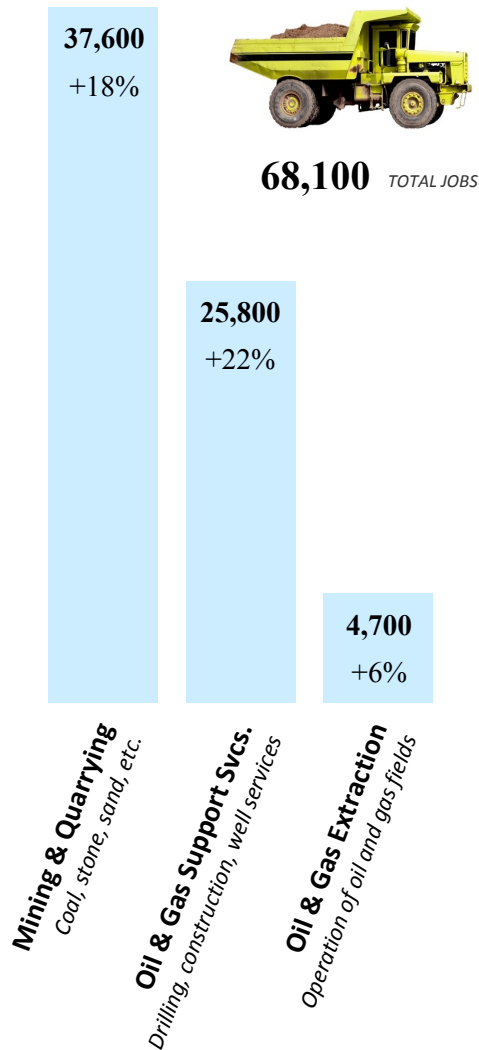

Highest Job Growth Sectors in Texas *August 2010—August 2011*

#1 Natural Resource Extraction

#2 Professional & Business Services

#3 Health Care Services

#4 Accommodation & Food

#5 Construction

Source: Texas Workforce Commission,
Data not seasonally adjusted