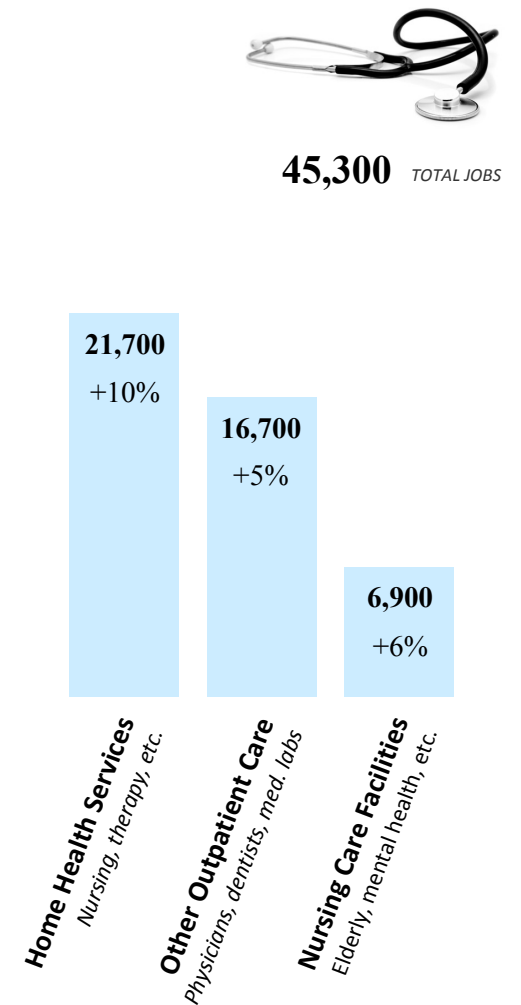

Highest Job Growth Sectors in Texas *August 2010—August 2011*

#1 Natural Resource Extraction

#2 Professional & Business Services

#3 Health Care Services

#4 Accommodation & Food

#5 Construction

Source: Texas Workforce Commission,
Data not seasonally adjusted